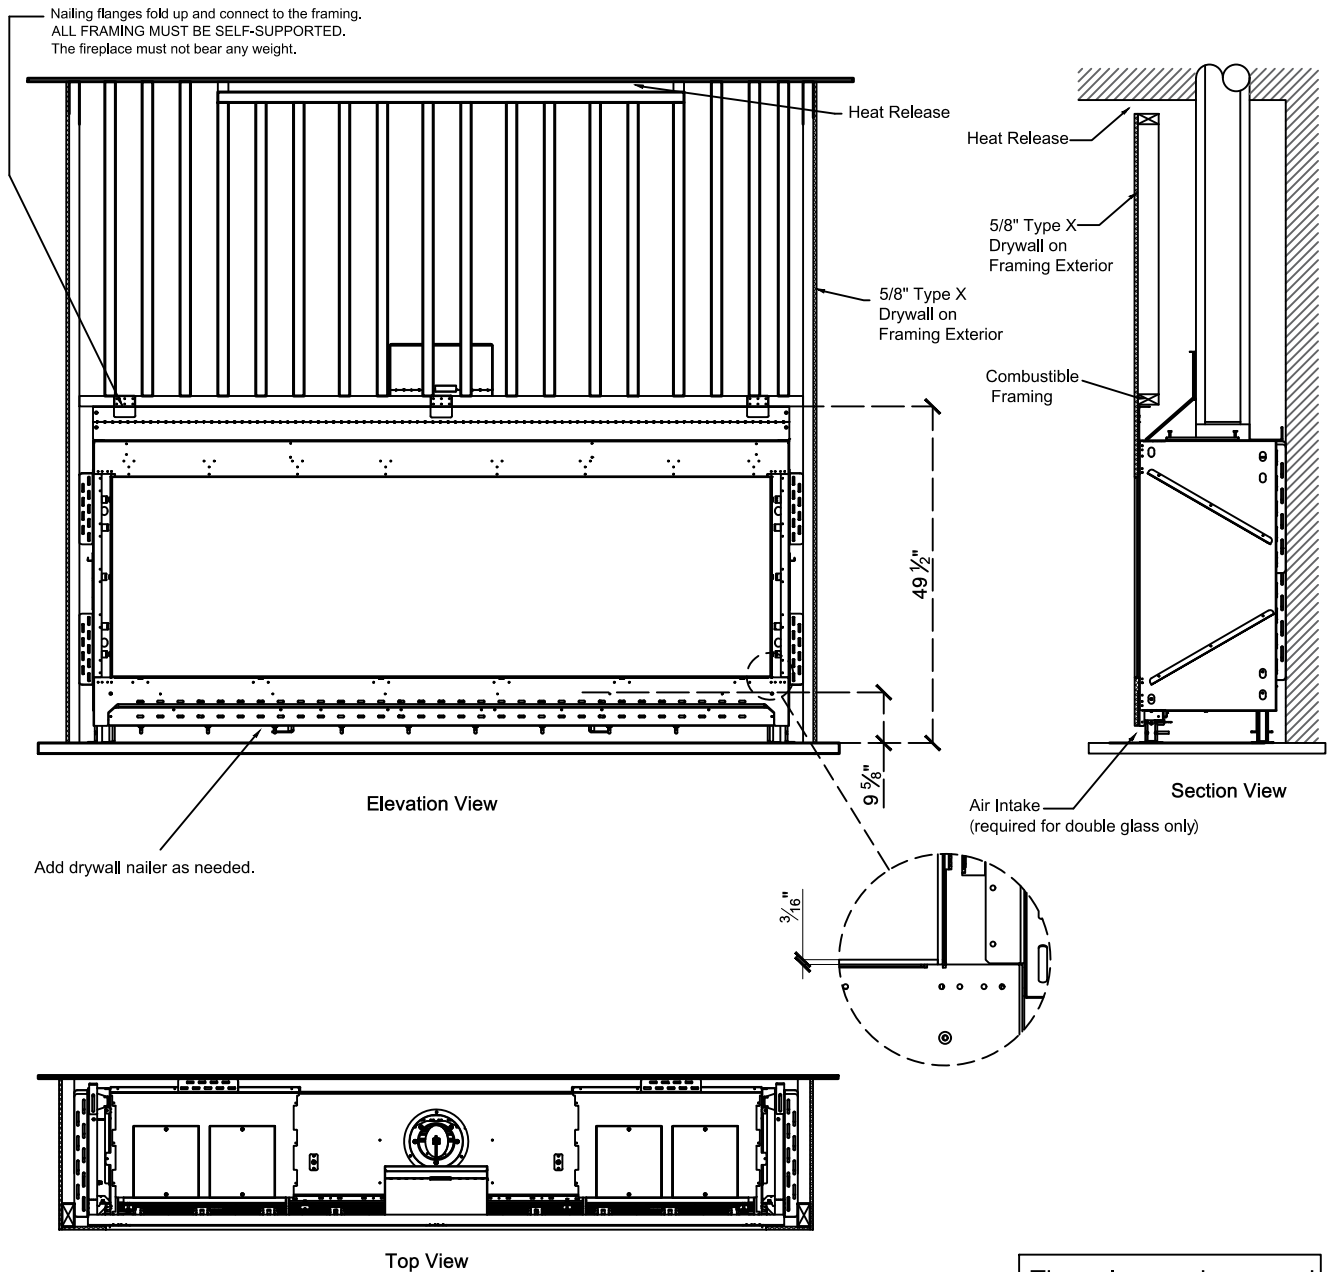

Framing Information: 98HH Front (Double Glass)

ORTAL
YOUR LIFE. YOUR FIRE

Framing Dimensions

Model	A	B	C	D
98HH Front	49 1/2"	106 1/2"	21 5/8"	Refer to Vent Manufacturer's Firestop Dimensions

Note: 1. Drawings are not to Scale
 2. All dimensions in inches
 3. No weight can be transferred to the fireplace. ALL FRAMING MUST BE SELF-SUPPORTED.

Framing Information: 98HH Front (Double Glass)

ORTAL
YOUR LIFE. YOUR FIRE

Framing Details

The valve can be moved 36" from the center of the fireplace in any direction.

- Note: 1. Drawings are not to Scale
2. All dimensions in inches
3. No weight can be transferred to the fireplace. ALL FRAMING MUST BE SELF-SUPPORTED.

Framing Information: 98HH Front (Double Glass)

Fireplace Dimensions

Model	(H) Height	(W) Width	(D) Depth	C1	C2	C3	Viewing Area	
							Front	Side
98HH Front	49 1/2"	106 1/2"	21 5/8"	7 7/8"	53 1/4"	12 5/16"	97 5/16" W X 29 1/2" H	—

Note: 1. Drawings are not to Scale
 2. All dimensions in inches