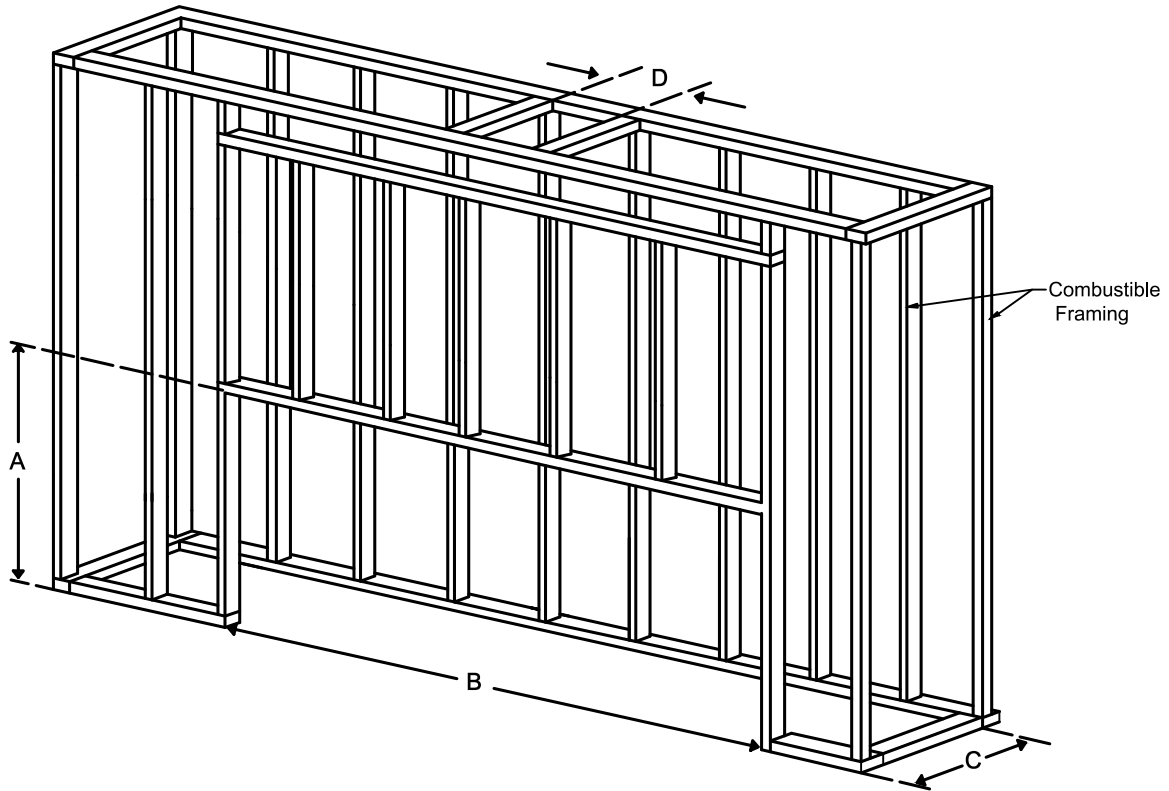

Framing Information: 98HH Front (Double Glass)

ORTAL
YOUR LIFE. YOUR FIRE

Framing Dimensions

Model	A	B	C	D
98HH Front	49 1/2"	106 1/2"	21 5/8"	Refer to Vent Manufacturer's Firestop Dimensions

Note: 1. Drawings are not to Scale
 2. All dimensions in inches
 3. No weight can be transferred to the fireplace. ALL FRAMING MUST BE SELF-SUPPORTED.

Framing Information: 98HH Front (Double Glass)

ORTAL
YOUR LIFE. YOUR FIRE

Framing Details

The valve can be moved 36" from the center of the fireplace in any direction.

- Note: 1. Drawings are not to Scale
2. All dimensions in inches
3. No weight can be transferred to the fireplace. ALL FRAMING MUST BE SELF-SUPPORTED.

Framing Information: 98HH Front (Double Glass)

Fireplace Dimensions

Model	(H) Height	(W) Width	(D) Depth	C1	C2	C3	Viewing Area	
							Front	Side
98HH Front	49 1/2"	106 1/2"	21 5/8"	7 7/8"	53 1/4"	12 5/16"	97 5/16" W X 29 1/2" H	—