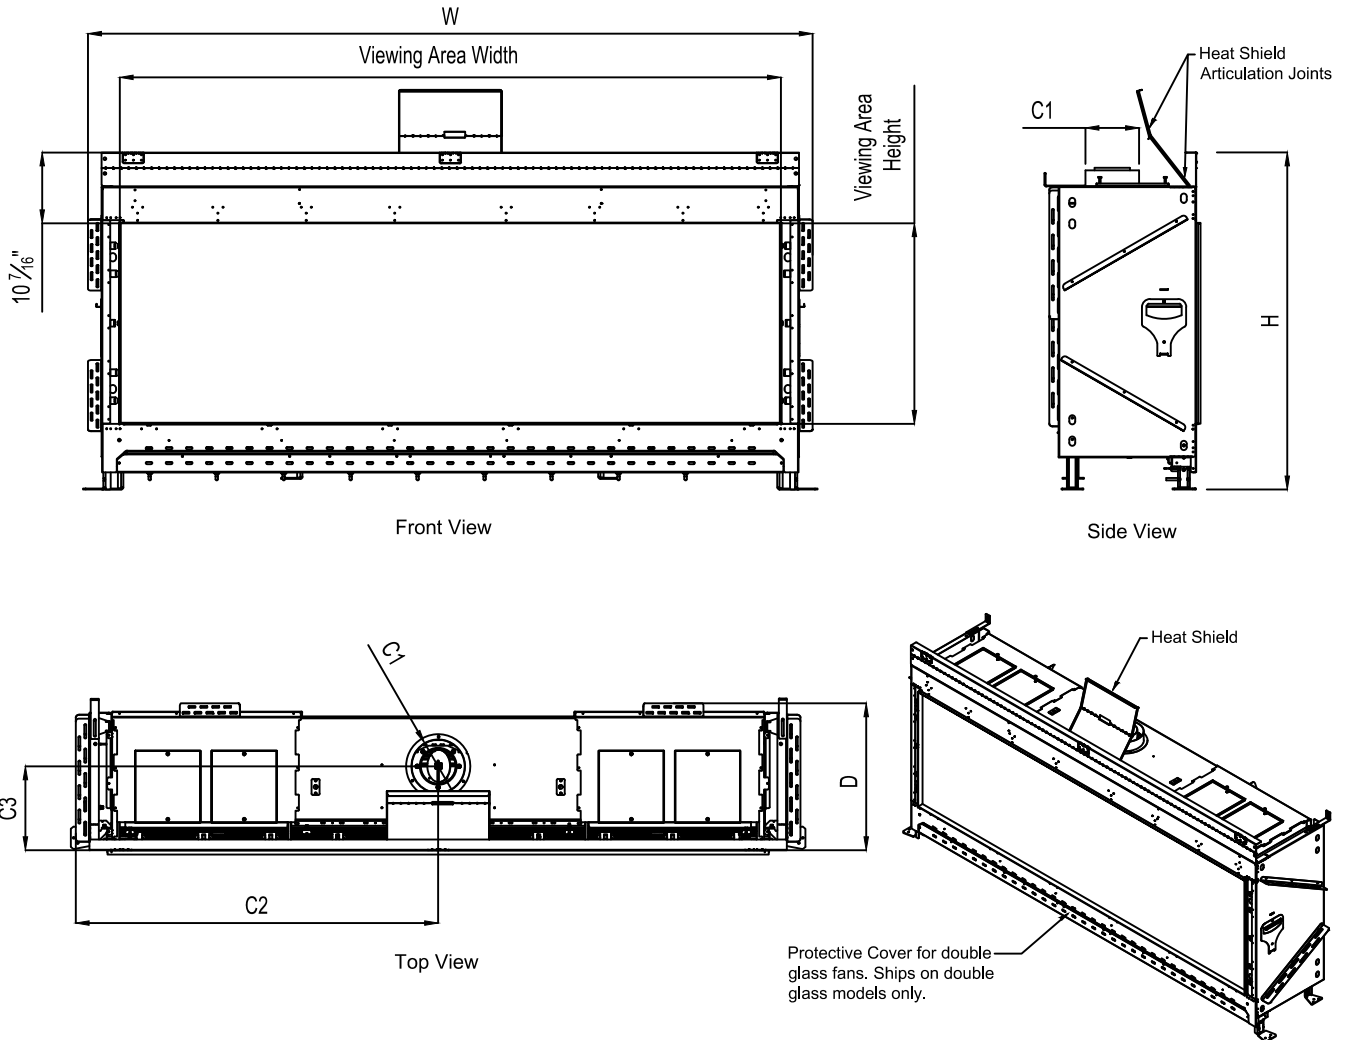

Framing Information: 98HH Front (Double Glass)

ORTAL
YOUR LIFE. YOUR FIRE

Framing Dimensions

Model	A	B	C	D
98HH Front	49 1/2"	106 1/2"	21 5/8"	Refer to Vent Manufacturer's Firestop Dimensions

Note: 1. Drawings are not to Scale
 2. All dimensions in inches
 3. No weight can be transferred to the fireplace. ALL FRAMING MUST BE SELF-SUPPORTED.

Framing Information: 98HH Front (Double Glass)

ORTAL
YOUR LIFE. YOUR FIRE

Framing Details

The valve can be moved 36" from the center of the fireplace in any direction.

- Note: 1. Drawings are not to Scale
2. All dimensions in inches
3. No weight can be transferred to the fireplace. ALL FRAMING MUST BE SELF-SUPPORTED.

Framing Information: 98HH Front (Double Glass)

Fireplace Dimensions

Model	(H) Height	(W) Width	(D) Depth	C1	C2	C3	Viewing Area	
							Front	Side
98HH Front	49 1/2"	106 1/2"	21 5/8"	7 7/8"	53 1/4"	12 5/16"	97 5/16" W X 29 1/2" H	—

Note: 1. Drawings are not to Scale
 2. All dimensions in inches